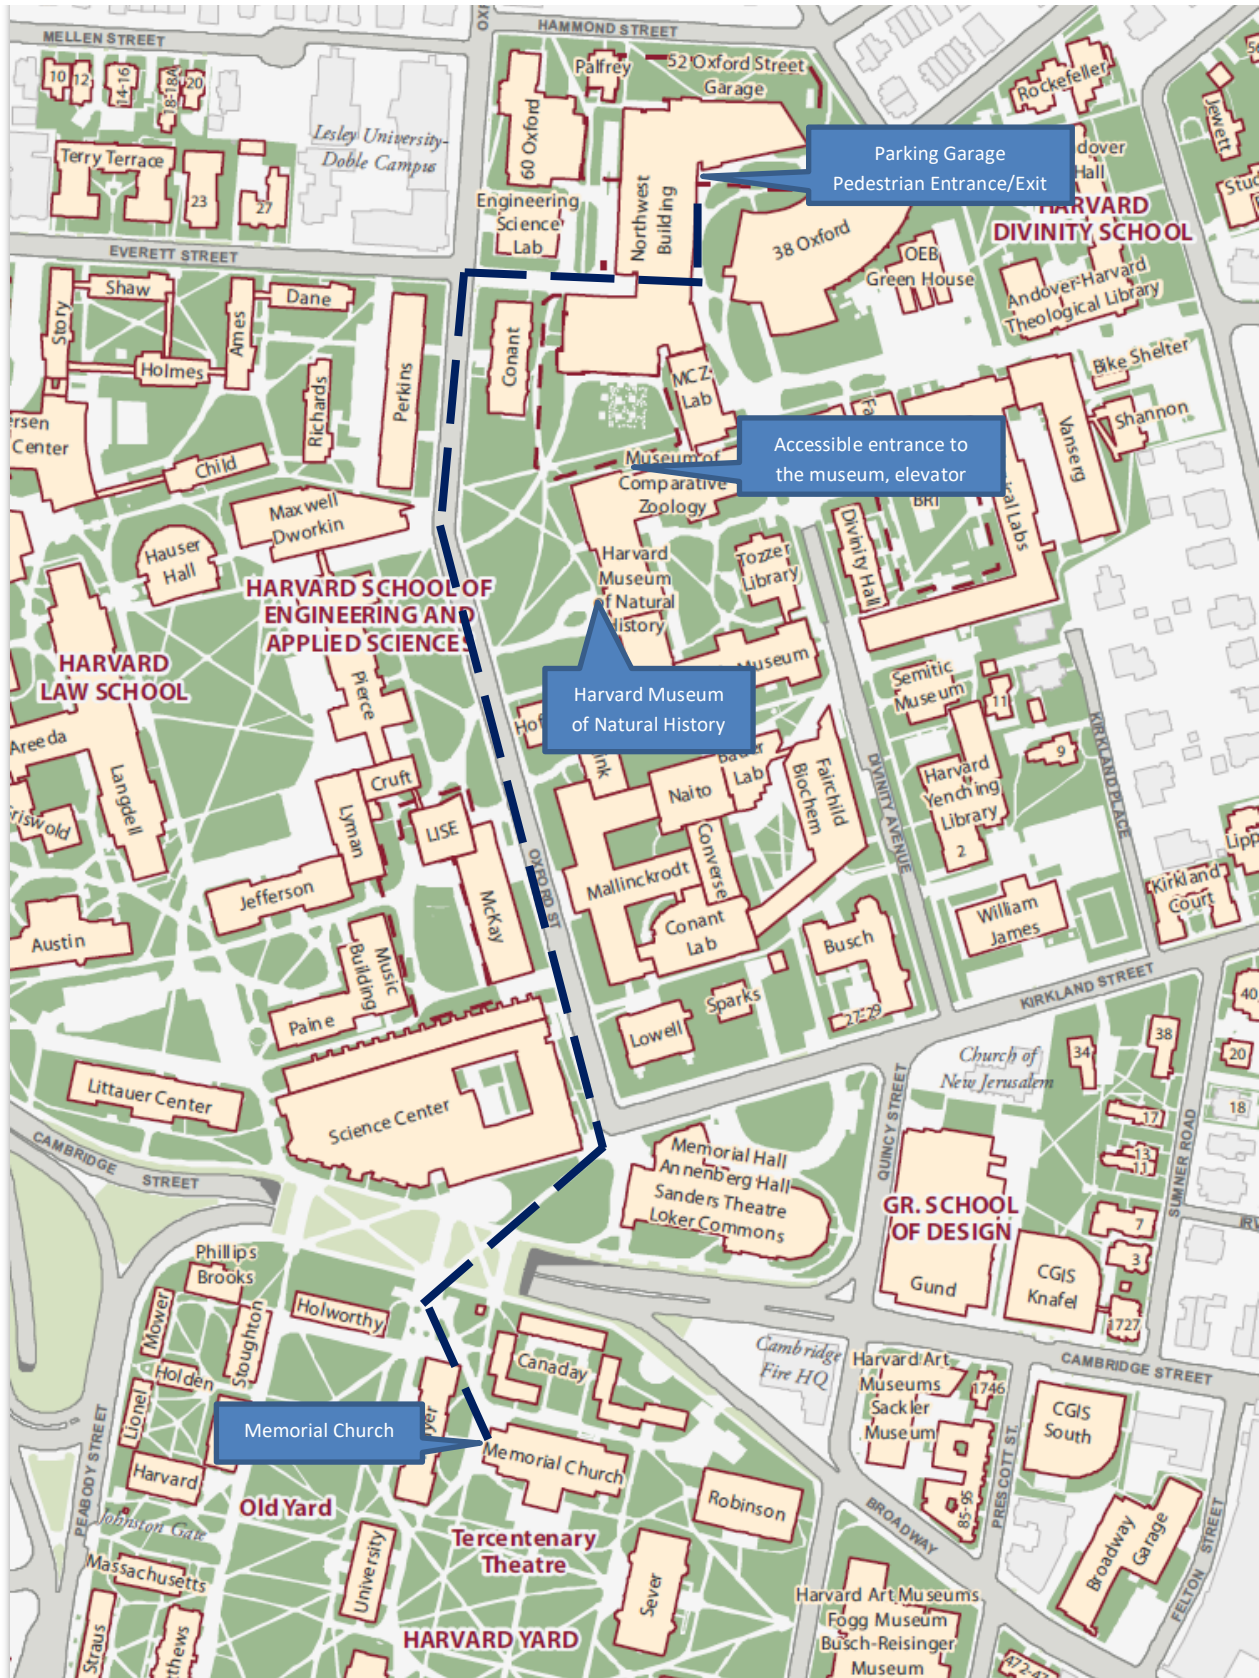

Memorial for Professor James J. McCarthy

Take parking garage elevator to level “G.” Turn right out of elevator and exit the building. Proceed approximately 200 ft, make a right (walking under building overpass) to Oxford St. Turn left on Oxford St. Proceed south on Oxford St. until you reach the Science Center on our right. Cross Science Center plaza and walk through the gates into Harvard Yard. Memorial Church will be to your left.

**BE SURE TO KEEP YOUR PARKING PASS WITH YOU.  
YOU WILL NEED IT TO ACCESS THE ELEVATORS TO THE PARKING GARAGE.**